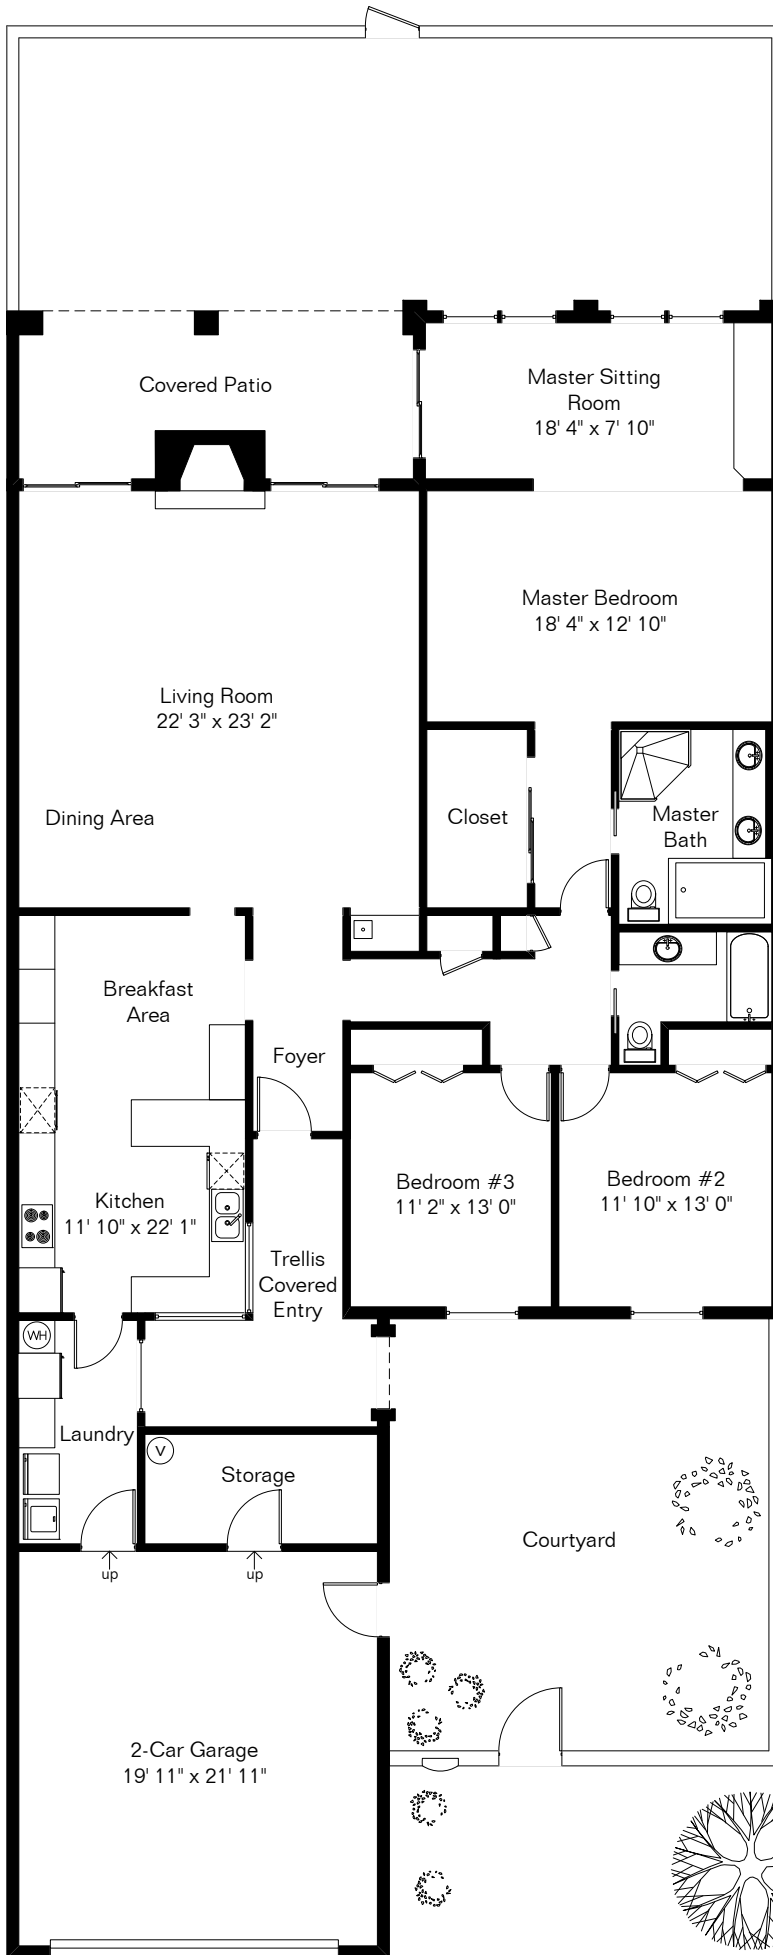

The square footages and room size information are deemed to be reliable but are not guaranteed and should be independently verified. This drawing is for marketing purposes only.

3240 N Sabino Vista Circle

Living Area 2,221 Sq Ft
Per Floor Plans First
Living Area 2,278 Sq Ft
Per Assessor
Garage 566 Sq Ft

Site Visit May 2021
0 ft. 6 ft. 10 ft. 20 ft.

Copyright 2021 Floor Plans First! LLC
All Rights Reserved.